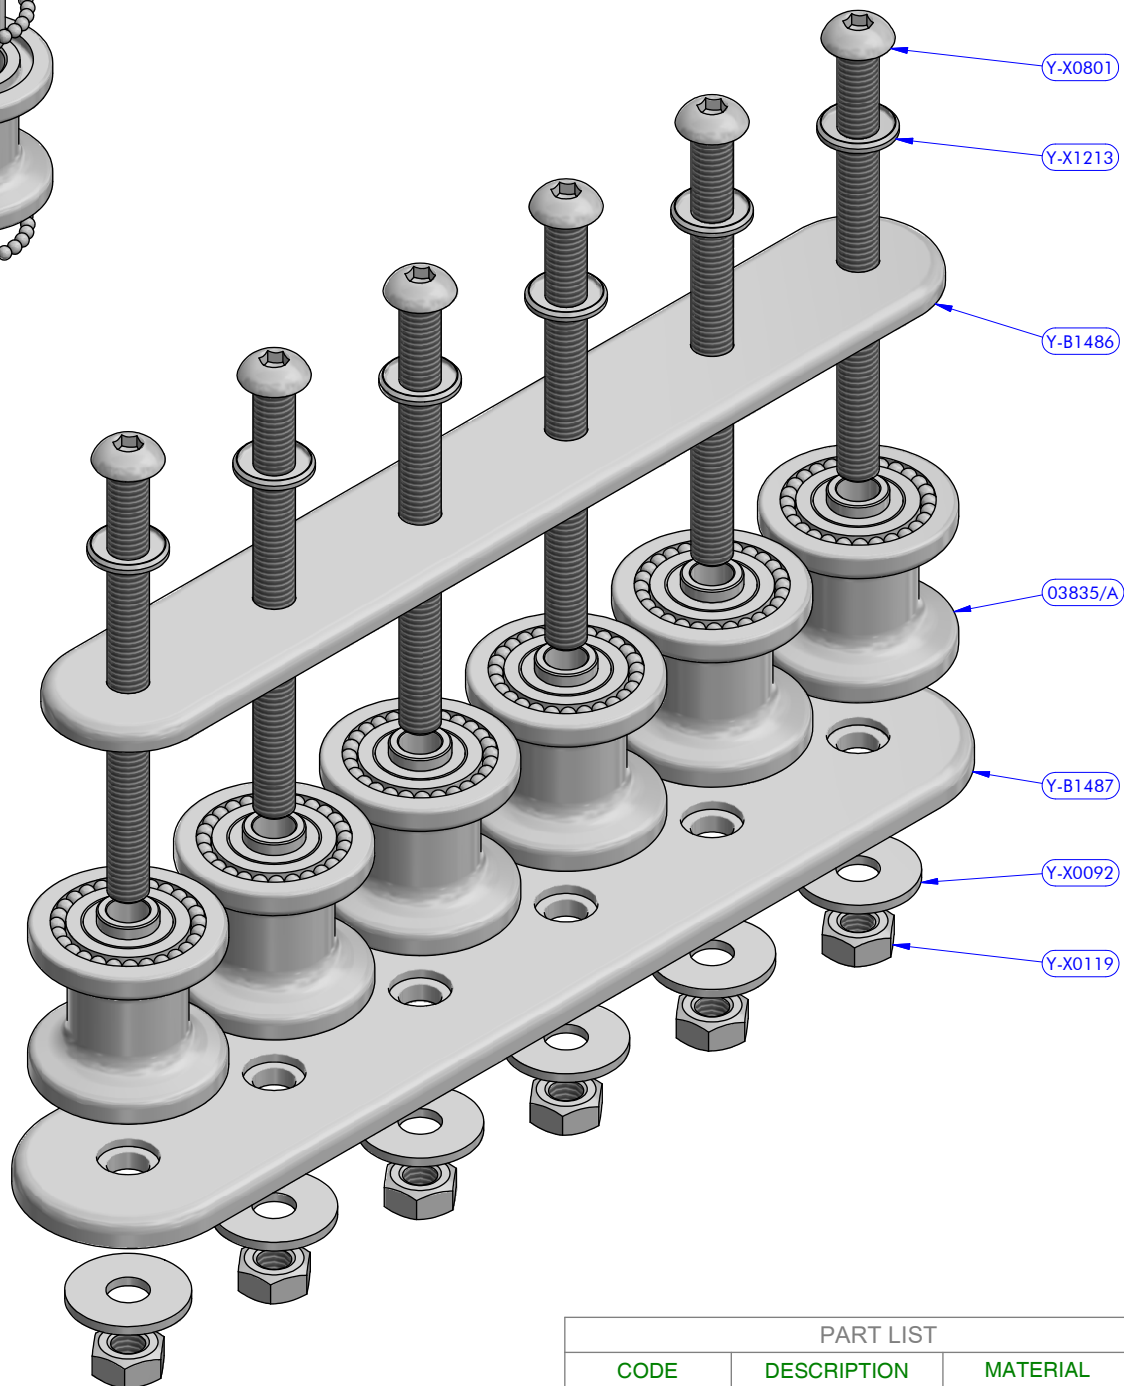

Sheave assy
code **03835/A**

PART LIST

CODE	DESCRIPTION	MATERIAL	Q.TY
03835/A	Sheave	Various	6
Y-B1486	Upper cheekplate	Aluminium	1
Y-B1487	Lower cheekplate	Aluminium	1
Y-X0092	Washer	S.Steel	6
Y-X0119	Nut	S.Steel	6
Y-X0801	Screw	S.Steel	6
Y-X1213	Washer	Plastic	6